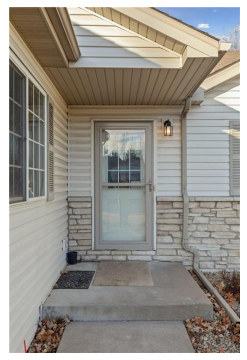

\$ 359,900

5405 Provence Ln, White Bear Township, MN 55127

- » Beds: 3 | Baths: 1 Full
- » MLS #: 6470298
- » Single Family | 2,053 ft² | Lot: 3,485 ft²
- » More Info: [5405ProvenceLn.IsForSale.com](https://www.isforsale.com/5405ProvenceLn)

Kim Ziton
 (612) 987-6835
 kim@kimziton.com

kw
 KELLERWILLIAMS.
 Keller Williams Premier Realty
 659 Bielenberg Dr
 Suite 100
 Woodbury, MN 55125
 (651) 379-5252

One-level living at its finest in this lovely 3 BR/3 BA Twin Home nestled on a quiet cul-de-sac. The backyard has views of the woods offering privacy and peace & serenity. As you walk in you will enjoy the vault on the main level giving great ceiling height & large windows allowing for natural light. Oak kitchen cabinets, pantry, stainless steel appliances fridge 2016, gas fireplace, wood floors redone 2023, new carpet 2023, large primary BR includes walk-in closet & full bath with jacuzzi tub, large walk-in tile shower, 2 new windows, 2nd BR on the main level across from a full BA. The lookout LL is perfect for entertaining with a 2nd great room space & fireplace, game area, 3rd BR and 3/4 BA, & huge storage space. Oversized 2-car garage, deck, furnace 2023, A/C 2018, roof 2023, water heater 2023. The association is replacing siding in 2024. The Jewel of Pine Ridge in White Bear. A MUST SEE!!